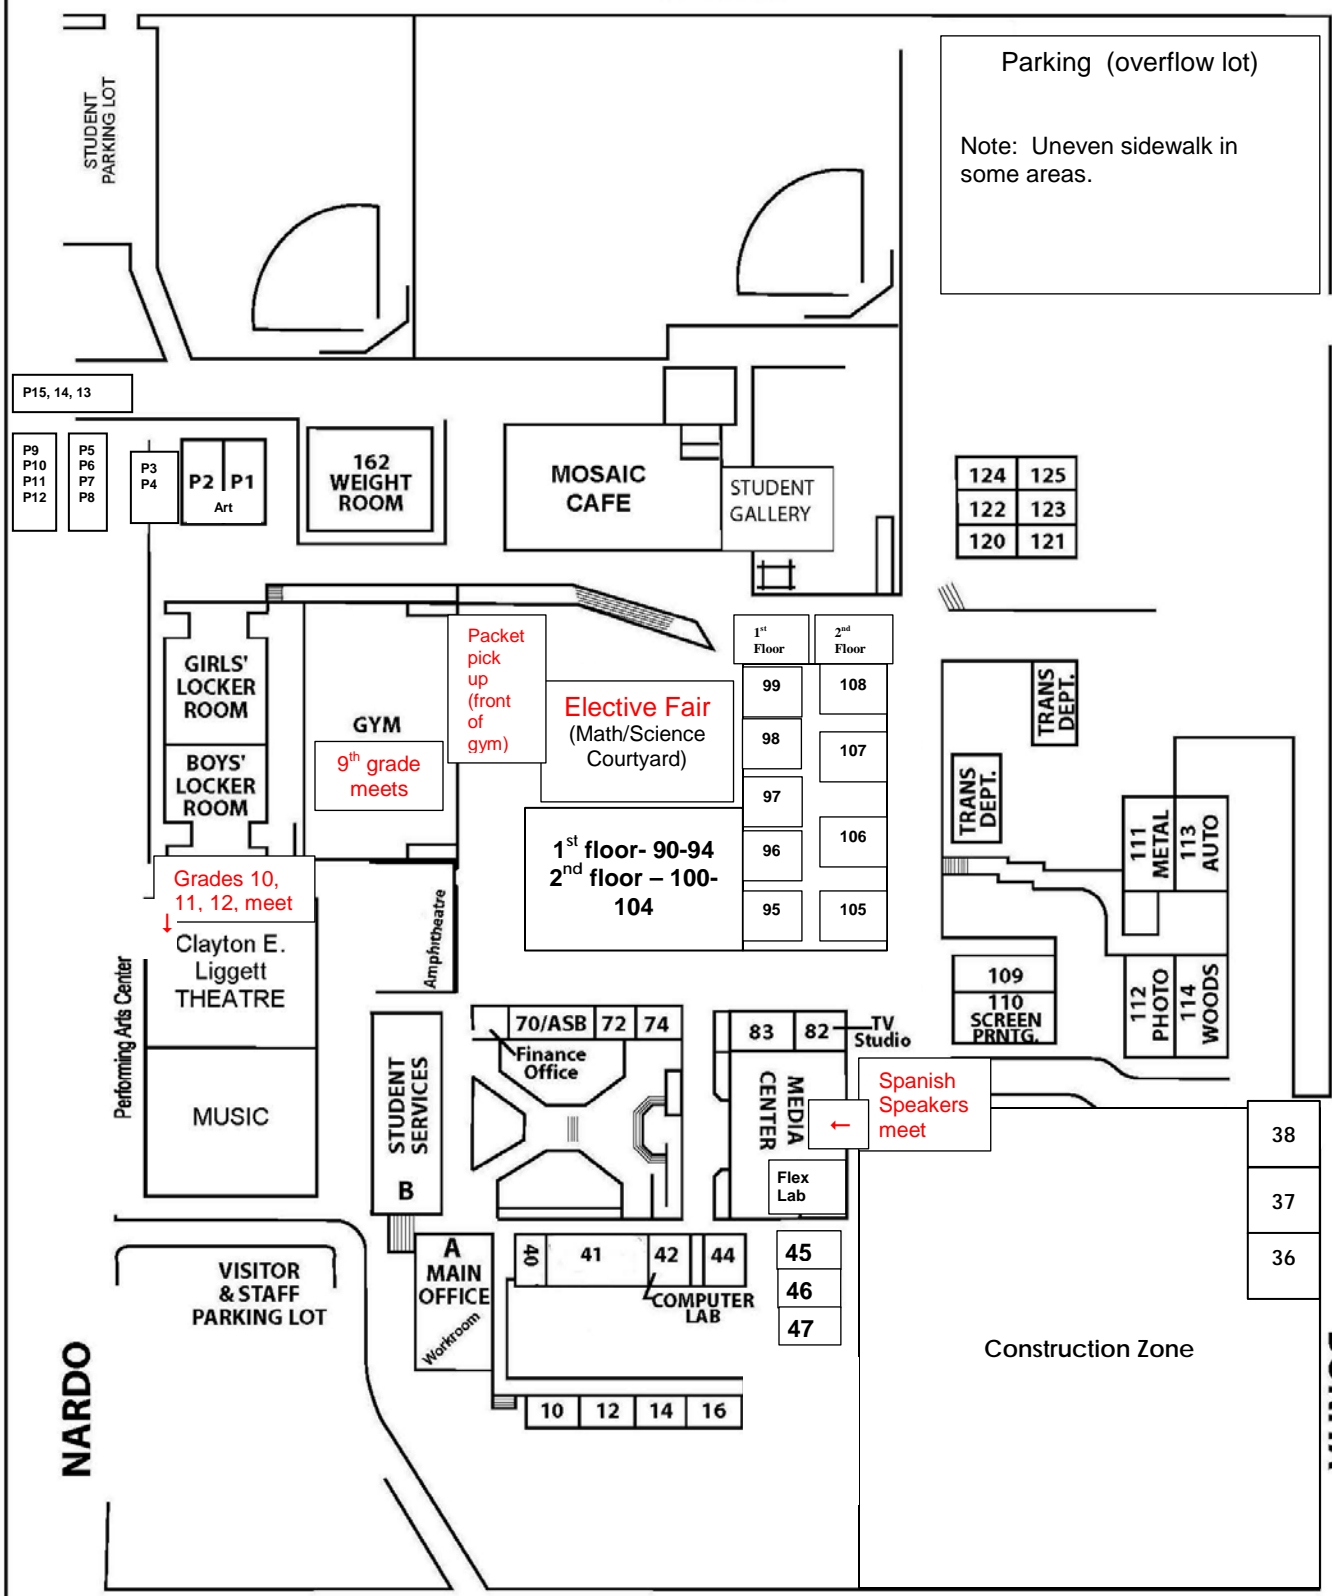

MELBA

Parking (overflow lot)

Note: Uneven sidewalk in some areas.

NARDO

BONITA

SANTA FE DRIVE